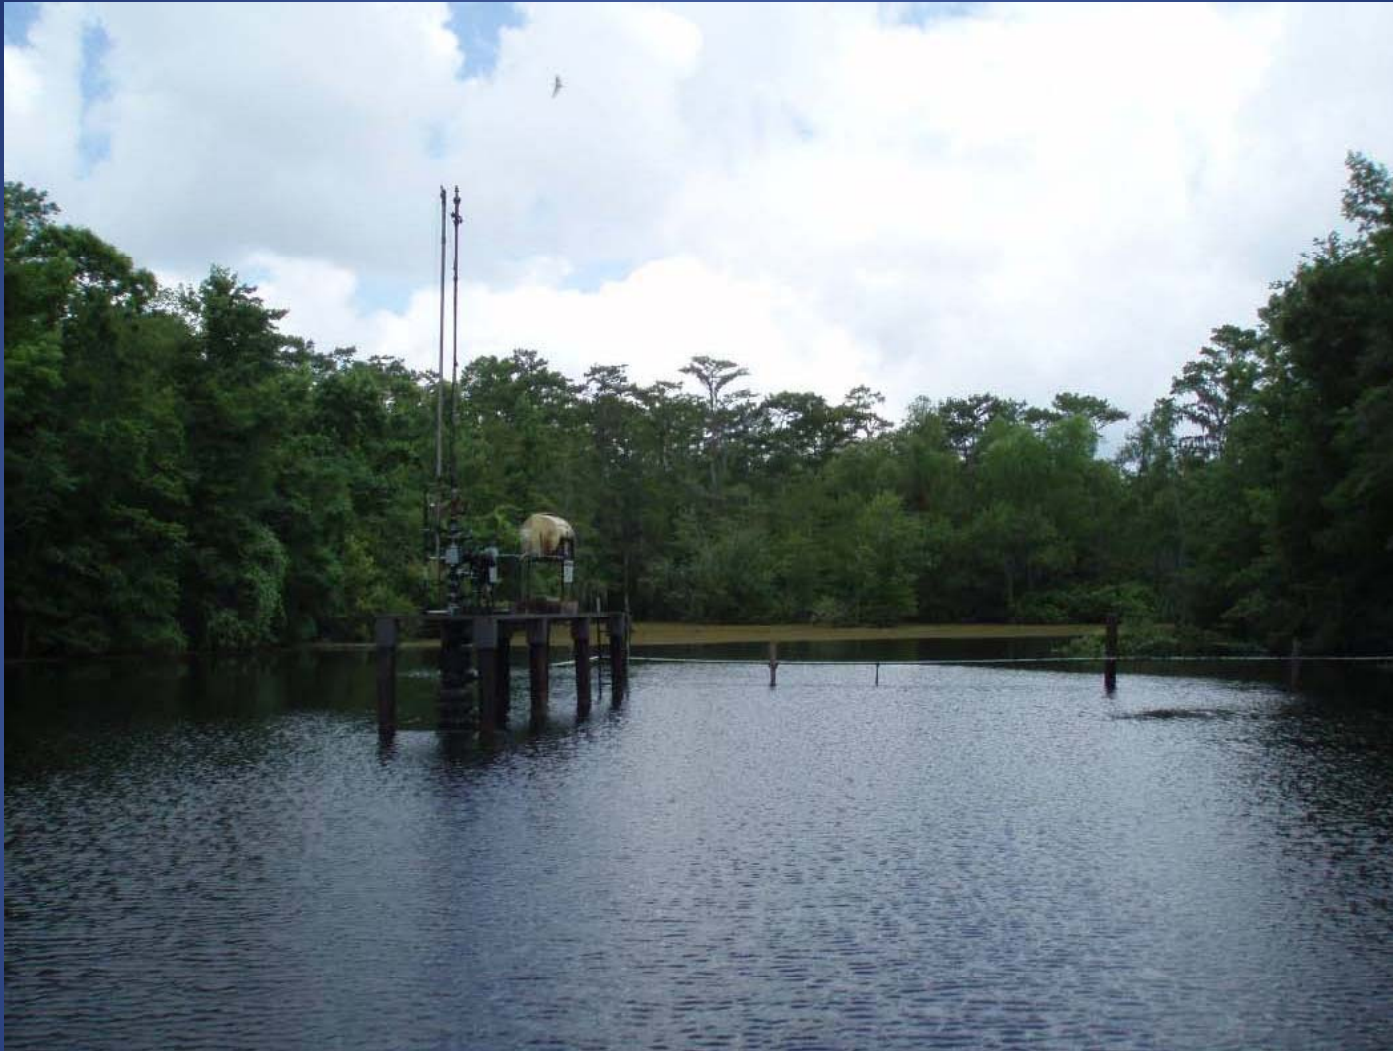

East Lake Verret

Assumption Parish, Louisiana, USA

Photographs taken June 2008

Kafoury 2 wellhead

McKerrall 1 wellhead

Simmons 2 wellhead

Onshore facility view 1

Onshore facility view 2

Barge collection of oil